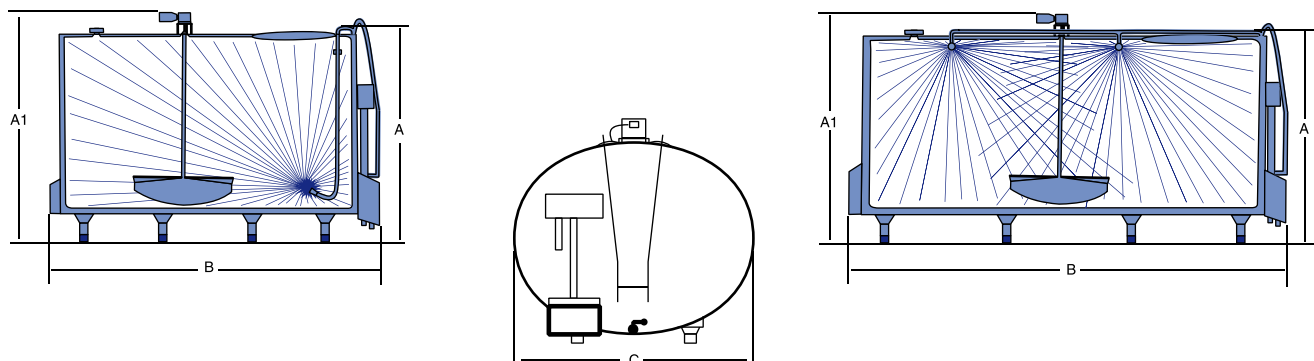

CIRCULATION CLEANING SYSTEM (CRS)

The circulation cleaning system was developed in the early 1990s. This fully-automated cleaning system (based on circulation cleaning) is mounted on the front side of the O-model.

- more economical (about 35% water saving).
- quicker (about 50% less cleaning time).
- environmentally friendly (less water and electricity consumption).

Dimension (mm)

Model	Maximum capacity in Litres	Length (B)	Width (C)	Height (A) incl. Spray Pipe horizontally measured	Height (A1) incl. agitator horizontally measured
OC 400	1.725	2020	1530	1250	1530
O 450	1.900	2165	1530	1250	1530
O 500	2.125	2370	1530	1250	1530
O 600	2.530	2725	1530	1250	1530
O 700	2.960	2340	1790	1450	1790
O 800	3.300	2550	1790	1450	1790
O 900	3.700	2800	1790	1450	1800
O 1000	4.105	3050	1790	1450	1800
O 1125	4.580	3350	1790	1450	1810
O 1250	5.085	2930	2020	1700	1900
O 1500	6.150	3435	2020	1700	1910
O 1750	7.130	3915	2020	1700	1920
O 2000	8.180	4430	2020	1700	1930
OC 2000	8.100	3435	2270	1900	2150
O 2250	9.120	3815	2270	1900	2160
O 2500	10.020	4150	2270	1890	2170
O 2750	11.050	4530	2270	1890	2180
O 3000	12.000	4880	2270	1890	2210
O 3500	13.800	4880	2450	2000	2280
O 4000	15.670	5490	2450	2000	2320
O 4500	18.750	4910	2800	2300	2605
O 5000	20.560	5340	2800	2300	2605
O 6000	24.020	5605	3010	2430	2650
O 7000	28.200	5605	3210	2670	2850
O 8000	32.700	5605	3410	2890	3015